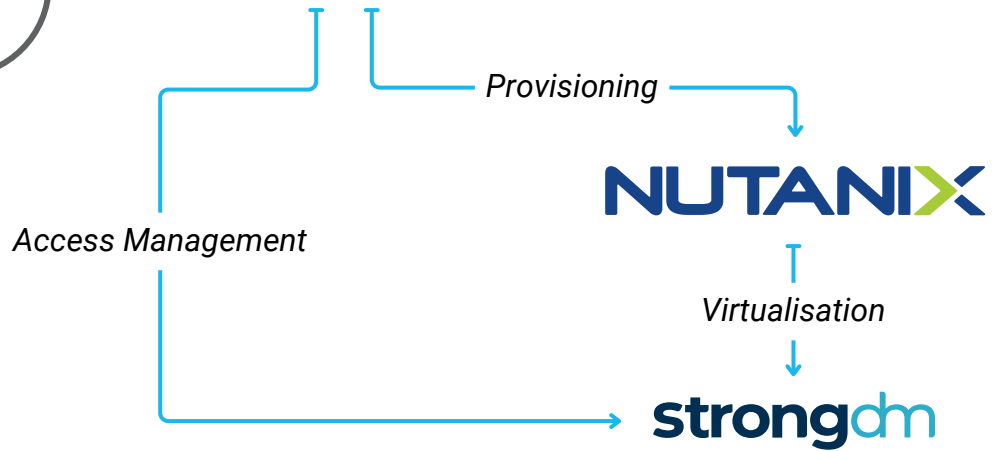

COMPLETE IT CONTROL

CloudBolt®
software

VALUE AND BUSINESS OUTCOMES

Enhanced Security

Robust access management and monitoring ensure secure and compliant access to critical systems and data.

Scalability

Easily scale infrastructure and cloud resources to meet growing business needs without compromising on control or security.

Cost Optimisation

Efficient resource management and cost tracking help optimize cloud spending and improve ROI.

Simplified Management

Centralised control over hybrid and multi-cloud environments with automated workflows and streamlined operations.

BENEFITS

Streamlined Operations

Automate IT operations and resource management, reducing manual efforts and improving efficiency.

Enhanced Security and Compliance

StrongDM ensures secure, logged, and compliant access across all managed environments.

Agility and Flexibility

Quickly adapt to changes in demand with CloudBolt's cloud management and Nutanix's HCI scalability.

This architecture enables a robust, scalable IT infrastructure that leverages the strengths of each platform to enhance service delivery, security, and operational efficiency.